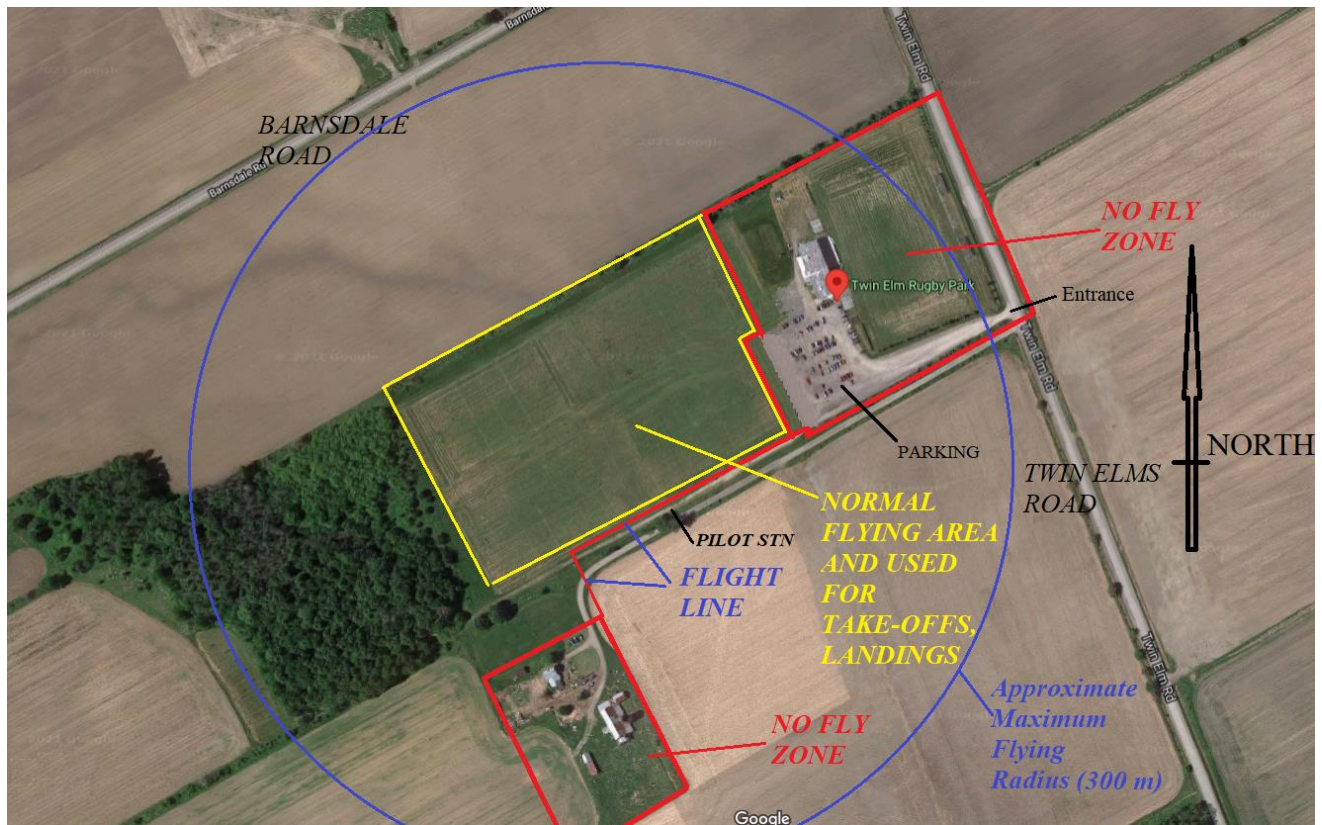

OREO's Twin Elms Rugby Club Flying Field

This field is at 45° 12' 9.1" N 75° 47' 46.0" W.

The field can be located on Google maps by clicking on the link provided below:

[Google Maps Link](#)